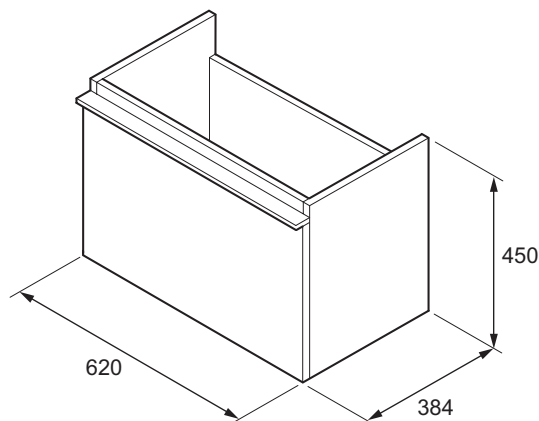

Dimensions (mm)

Kohler UK

Sales and Technical:

+44 (0) 844 571 0048 (Calls cost 7p per minute plus your phone company's access charge)

info@kohler.co.uk

www.KOHLER.co.uk

THE BOLD LOOK
OF **KOHLER**®